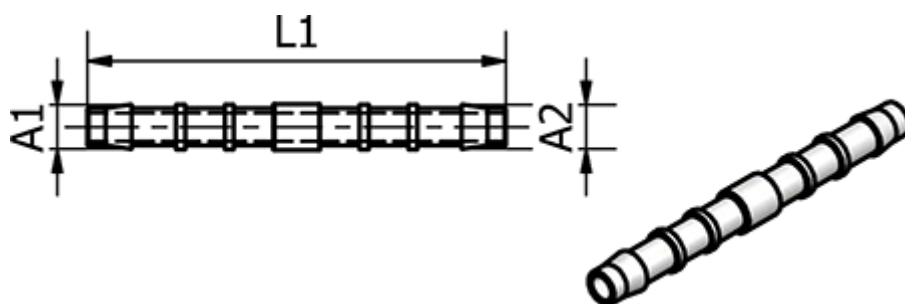

Data Sheet

Article number: 58634417

Description: Tube Connector 34.417, Ø16/ Ø16
Tube Connector

Measures

Ext. Hose Diameter A1 = 16

Ext. hose diameter A2 = 16

L1 = 75